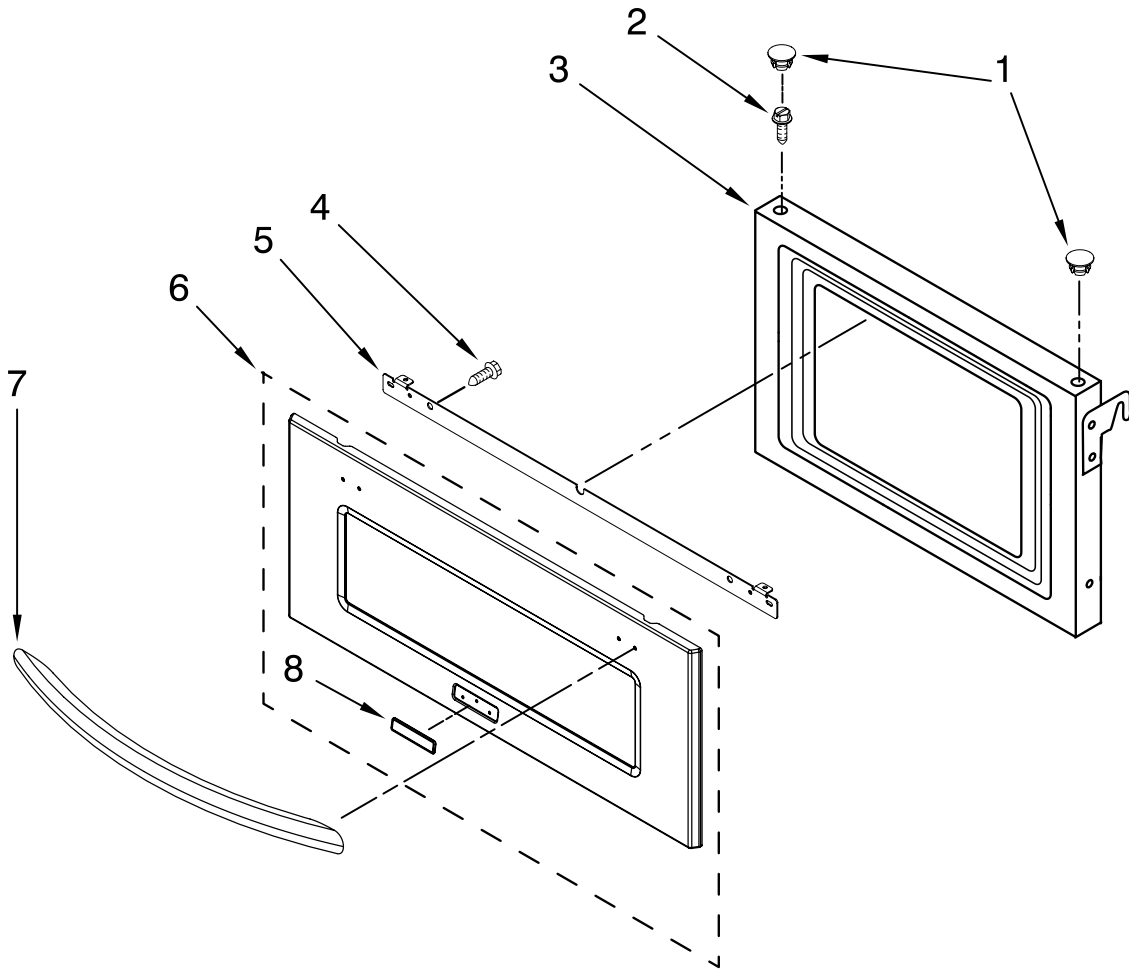

FOR ORDERING INFORMATION REFER TO PARTS PRICE LIST

OVEN PARTS

For Models: KBHS109SSS03
(Stainless)

Illus. No.	Part No.	DESCRIPTION
1		Literature Parts
	8304424	Installation Instructions
	W10162181	Use & Care Guide Tech Sheet
	8304418	English
	8304419	French
	8304375	Easy Set Guide Safer Cooking Tips
	3191638	English
	9759133	French
2	4448444	Grommet, Mounting Rail
3	8304569	Support, Microwave Module
4		Rail, Mounting Side
	8304621BL	Right
	8304622BL	Left
5		Side, Chassis
	8304546	Right
	8303539	Left
6	8304216	Base, Chassis
7	W10165447	Trim, Bottom
8	8304509	Chassis, Back
9	9760213	Transformer, Microwave UI
10	3400832	Screw
11	4449809	Screw
12	8285593	Connector Cover
13	8303519	Cover, Top
14	8303537	Channel, Rear
15	3400893	Screw

FOR ORDERING INFORMATION REFER TO PARTS PRICE LIST

CONTROL PANEL PARTS

For Models: KBHS109SSS03
(Stainless)

Illus. No.	Part No.	DESCRIPTION
------------	----------	-------------

1	W10165445	Panel, Control
2	9760749	Bumper, Door
3	W10169348	Bracket, Glass Touch
4	8304334	Keyboard, Glass Touch
5	W10118736	User Interface
6	8303719	Backer, Control
7	8303887	Bracket,Enclosure
8	4449154	Screw
9	3400805	Screw
10	4449809	Screw

FOR ORDERING INFORMATION REFER TO PARTS PRICE LIST

MICROWAVE DOOR PARTS

For Models: KBHS109SSS03
(Stainless)

Illus. No.	Part No.	DESCRIPTION
1	8304588BL	Button, Plug (2)
2	W10143304	Screw
3	W10165441	Door, Microwave
4	4449154	Screw (4)
5	8303033	Bracket, Handle
6	8304454	Glass Assembly
7	8303774SS	Handle, Door
8	8304603SS	Badge